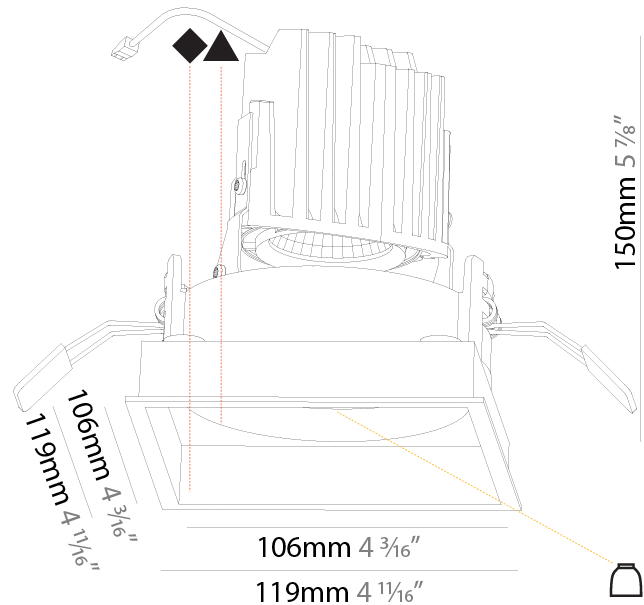

GENERAL

Series: Bioniq
Subseries: Bioniq Square Deep
Brand: Prolicht
Division: Architectural
Mounting Type: Recessed
Mounting Location: Ceiling
Subcategory: Downlight

PHYSICAL

Shape: Square
Length (mm): 119
Length (in): 4 11/16
Width (mm): 119
Width (in): 4 11/16
Depth (mm): 150
Depth (in): 5 7/8
Ceiling Thickness (mm): 10 / 12.5 / 15
Ceiling Thickness (in): 3/8 or 1/2 or 9/16
Min. Recessing Depth (mm): 170
Min. Recessing Depth (in): 6 11/16
Light Distribution: Downlight
Weight (kg): 0.592
Weight (lbs): 1.31

Fixture Finish: SSR / BKV / CWI / CRY / HAB / UFT / ITA / RUA / FTG / MYG / LOD / PUS / FRO / FUP / KIA / POP / BLS / SPG / MEY / GOH / GUM / CHC / COM / ABZ / JAG / OBR / MOS / ROR

Fixture Material: Aluminum Die Cast

Cut-out Measurements: 114mm / 4 1/2" x 114mm / 4 1/2"

ELECTRICAL

Lamp Type: LED (Zhaga Standard)
Total Output Wattage (W): 15
Dimming: Dali Dimming
Driver Included: No
Driver Location: Recessed Housing
Driver Type: Constant Current 120Vac
Housing: See components
Input Voltage (V): 120
Constant Current (MA): 350

LED

Number of LEDs: 1
Color Temperature (°K): Warm Dim
Max. Delivered Lumen (lm): 760
Nominal Lumen (lm): 1140
CRI: >90 CRI
Lamp Life (hrs): 50000

OPTICAL

Reflector°: 20 / 40 / 60
Adjustability: Rotational 355°; Tilt 30°

RATINGS AND CERTIFICATIONS

Certified By: Certified for North American Standards
IP rating: IP20